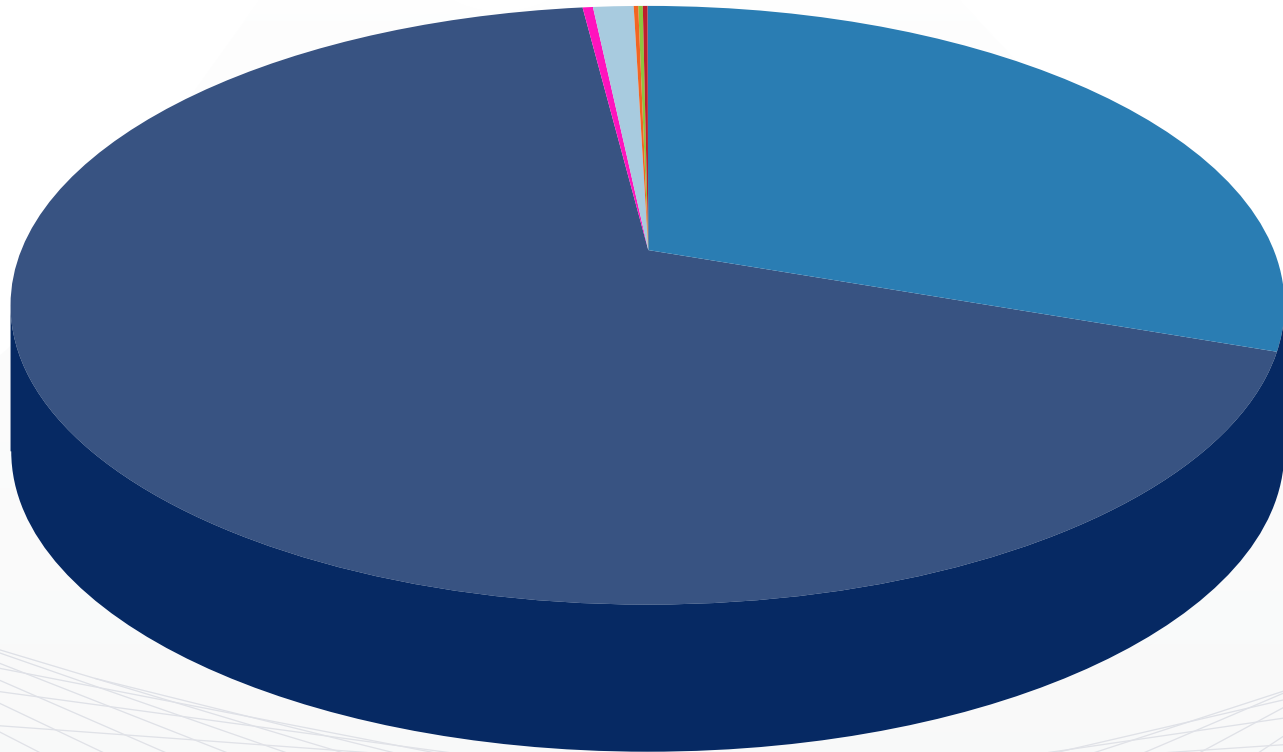

KTU Shipyard Launching Performance as of 31 Dec 2025

Tugboats	: 623 Units
Barges	: 1385 Units
Gearless Cargo	: 6 Units
Floating Crane	: 25 Units
Cement Carrier	: 2 Units
Tanker	: 4 Units
LCT	: 3 Units
Total	: 2056 Units

● Barge ● Tugboat ● Gearless Cargo ● Floating Crane ● LCT ● Cement Carrier ● Tanker