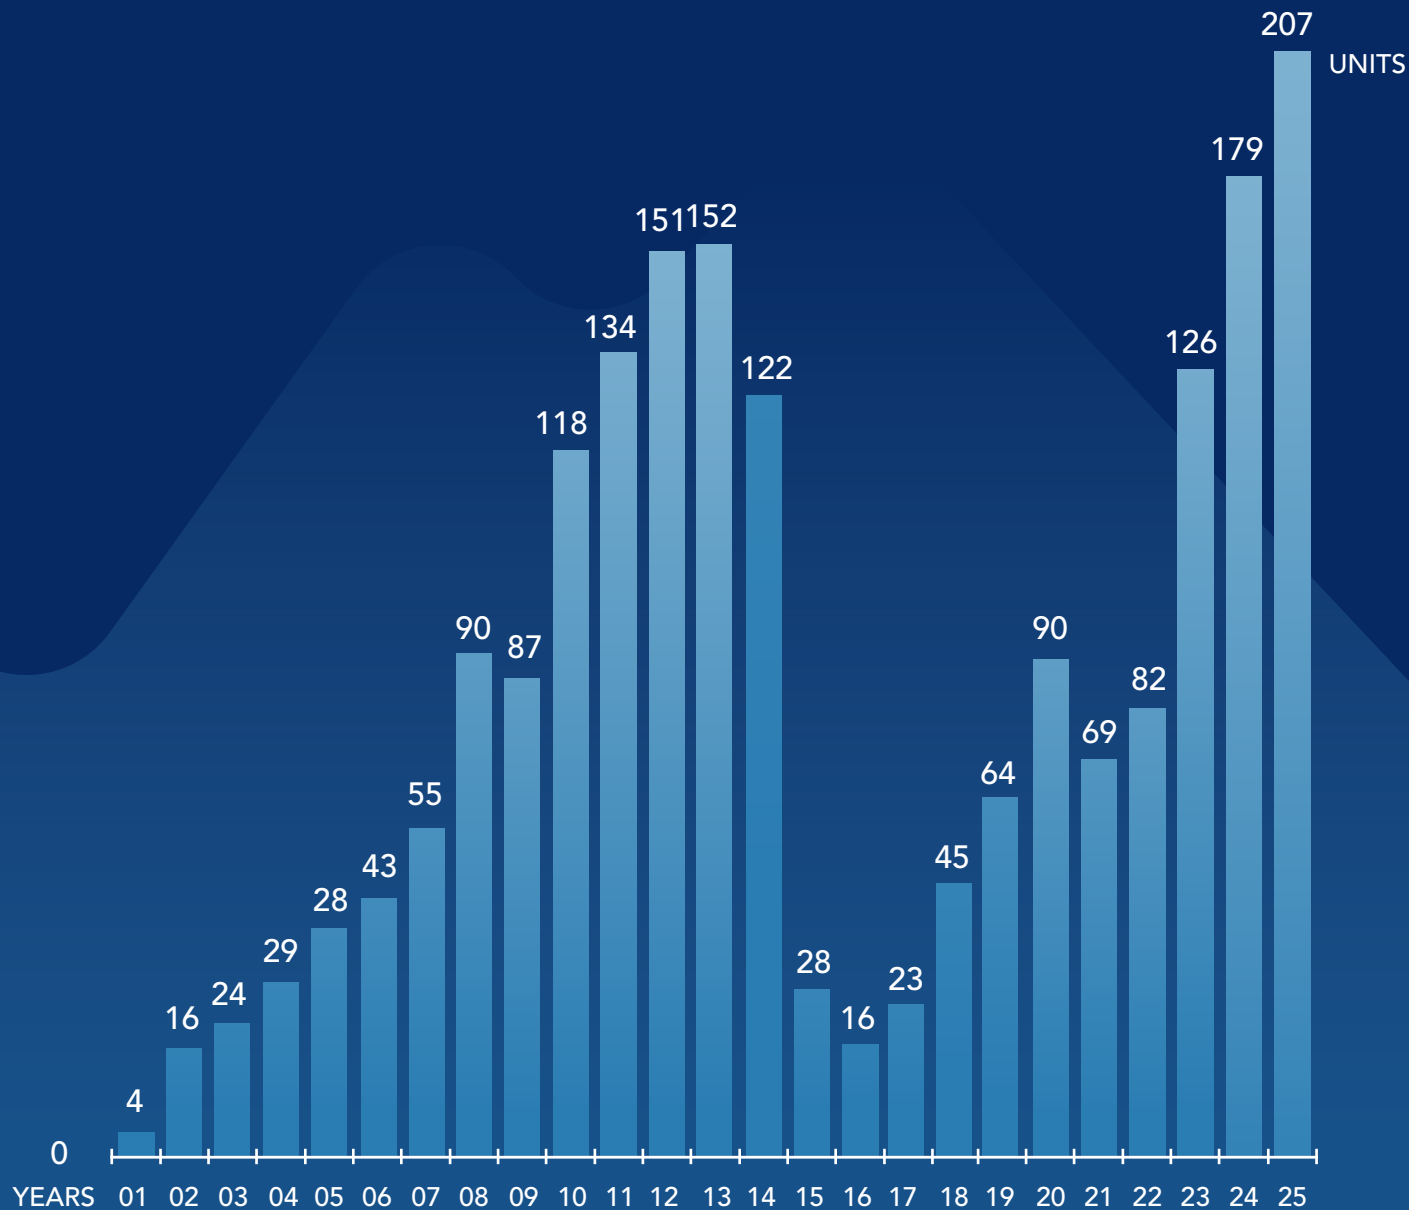

SHIPBUILDING PERFORMANCE RECORD

Deck Cargo Barges — Oil Barges

Crane Barges — Tugboats

Tankers — General Cargos

[LEARN MORE →](#)

Over two decades of shipbuilding, KTU Shipyard has delivered over 2,056 vessels for numerous clients globally.

Our tailored shipbuilding solutions helps facilitate our clients every needs.

KTU Shipyard Launching Performance as of 31 Dec 2025

Tugboats	: 623 Units
Barges	: 1385 Units
Gearless Cargo	: 6 Units
Floating Crane	: 25 Units
Cement Carrier	: 2 Units
Tanker	: 4 Units
LCT	: 3 Units
Total	: 2056 Units